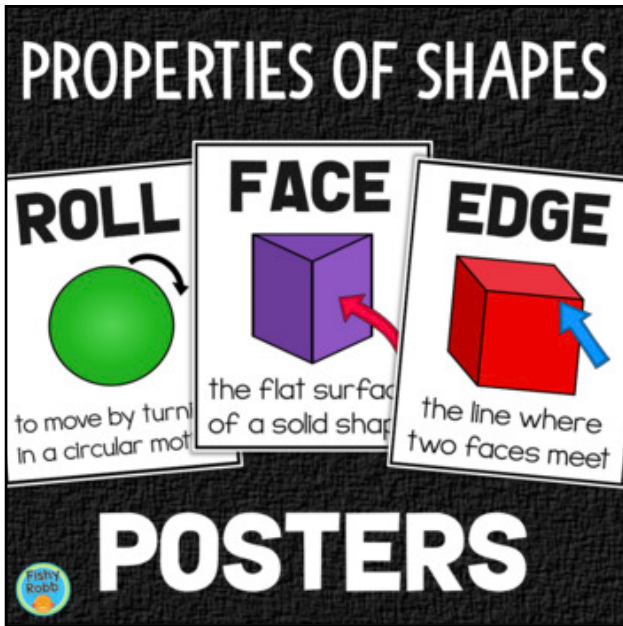

OTHER RESOURCES YOU MIGHT LIKE: