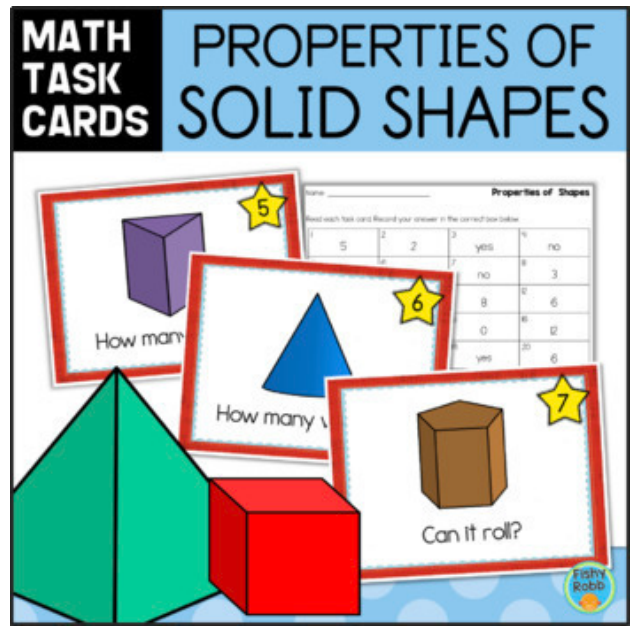

OTHER RESOURCES YOU MIGHT LIKE: