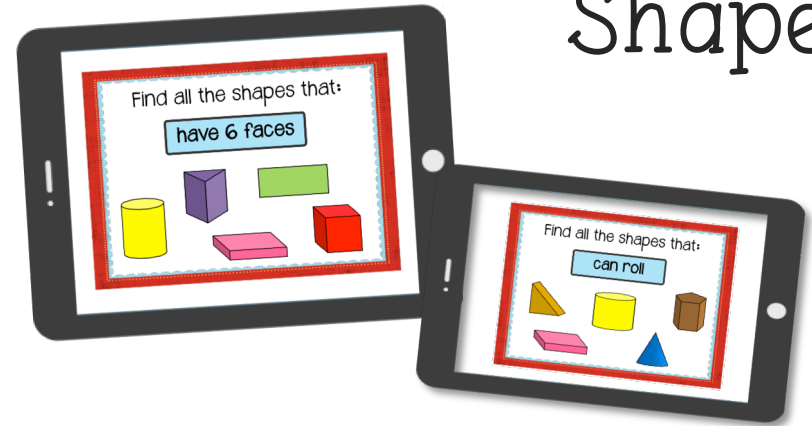

Properties of Shapes BOOM CARDS

Find all the shapes that:
have 6 faces

The Boom Card displays five 3D shapes: a yellow cylinder, a purple cube, a green rectangular prism, a pink rectangular prism, and a red cube. A hand is pointing at the yellow cylinder. A blue oval in the bottom right corner contains the text "SELF-CHECKING".

Boom Cards™

Properties of Shapes

Click here to
Get Your Cards!

Enjoy this FREEBIE!

To start using your interactive Boom Cards, just click on the button above. You will be prompted to set up your free Boom Learning account where your cards will be stored for use on any device.

Boom Cards play on current browsers through interactive whiteboards, computers, and tablets. Boom Cards apps are also available in your app store.

When you redeem your purchase, Boom Learning opens an account for you if you do not already have one. The account you get with your purchase allows you to play the Boom Cards whole group with your interactive whiteboard and by individual students using Fast Play on any device.